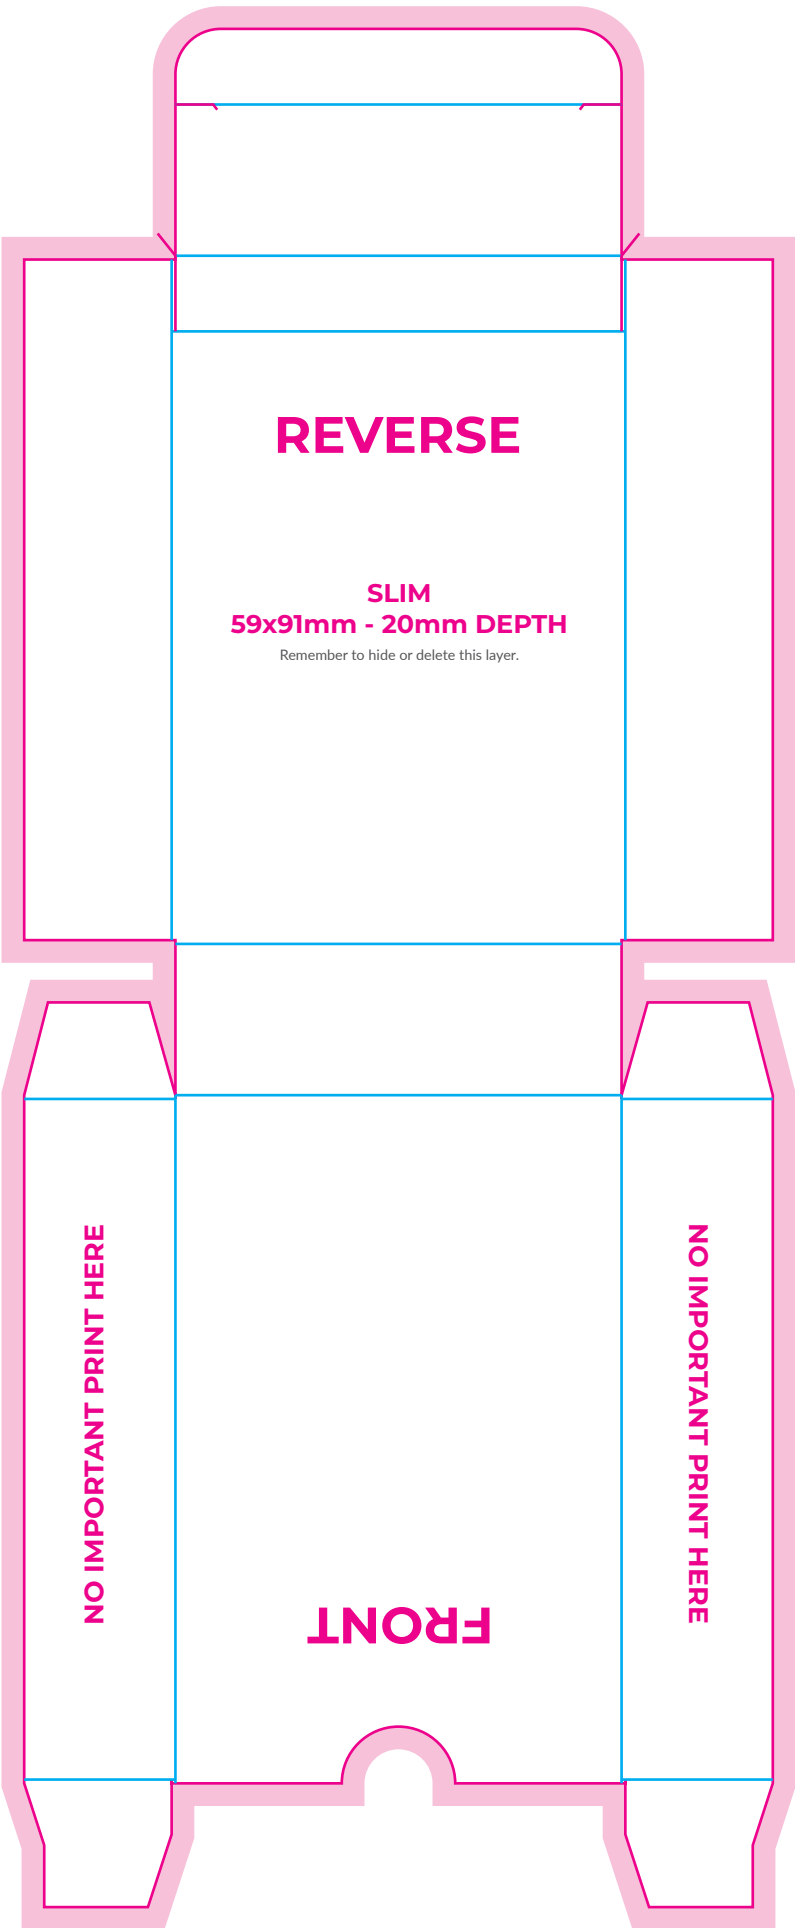

info@aura-print.com

(855) 907 6769

aura-print.com

ARTWORK SPECIFICATIONS

Artwork to be supplied at no less than 300dpi at 100% scale. Supplied as PDF, JPEG or TIFF in CMYK color range. Please do not use any spot colors or any special colors.

BLEED ZONE

This area will be cut off your artwork. Make your background continue into this zone to allow for tolerances.

TRIM LINE

This is where we'll cut your design

SAFE ZONE

Keep all your details, logos, text, etc inside this zone. Not including your background.

REVERSE

**STANDARD
66x91mm - 20mm DEPTH**

Remember to hide or delete this layer.

NO IMPORTANT PRINT HERE

FRONT

NO IMPORTANT PRINT HERE

REVERSE

SLIM
59x91mm - 20mm DEPTH

Remember to hide or delete this layer.

NO IMPORTANT PRINT HERE

FRONT

NO IMPORTANT PRINT HERE

REVERSE

TALL
72x122mm - 28mm DEPTH
Remember to hide or delete this layer.

NO IMPORTANT PRINT HERE

NO IMPORTANT PRINT HERE