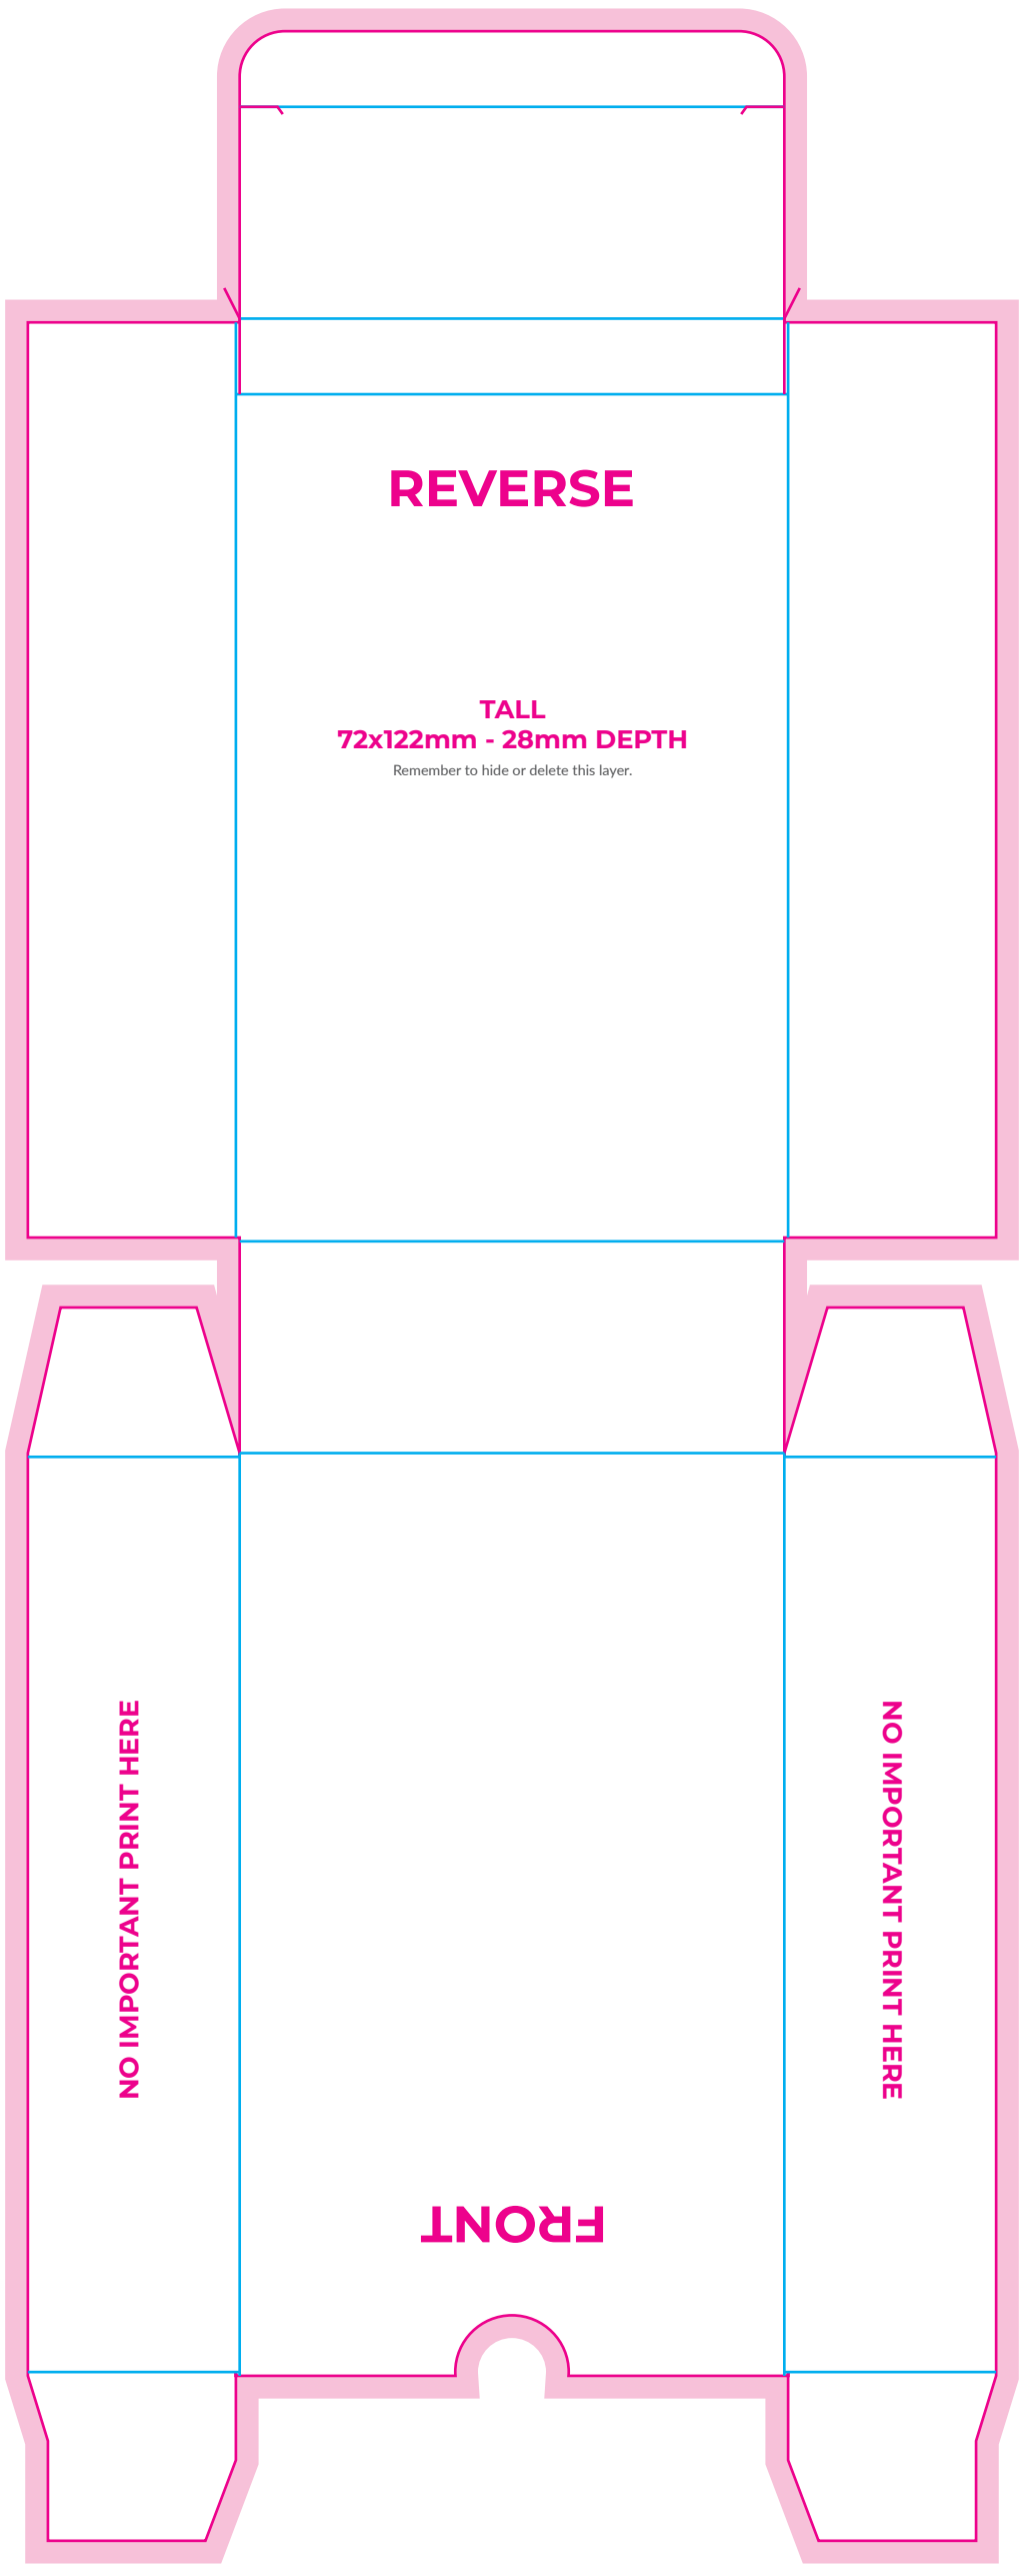

BLEED ZONE

This area will be cut off your artwork. Make your background continue into this zone to allow for tolerances.

TRIM LINE

This is where we'll cut your design

SAFE ZONE

Keep all your details, logos, text, etc inside this zone. Not including your background.

REVERSE

**STANDARD
66x91mm - 20mm DEPTH**

Remember to hide or delete this layer.

NO IMPORTANT PRINT HERE

FRONT

NO IMPORTANT PRINT HERE

REVERSE

SLIM
59x91mm - 20mm DEPTH

Remember to hide or delete this layer.

NO IMPORTANT PRINT HERE

FRONT

NO IMPORTANT PRINT HERE

REVERSE

TALL
72x122mm - 28mm DEPTH
Remember to hide or delete this layer.

NO IMPORTANT PRINT HERE

NO IMPORTANT PRINT HERE