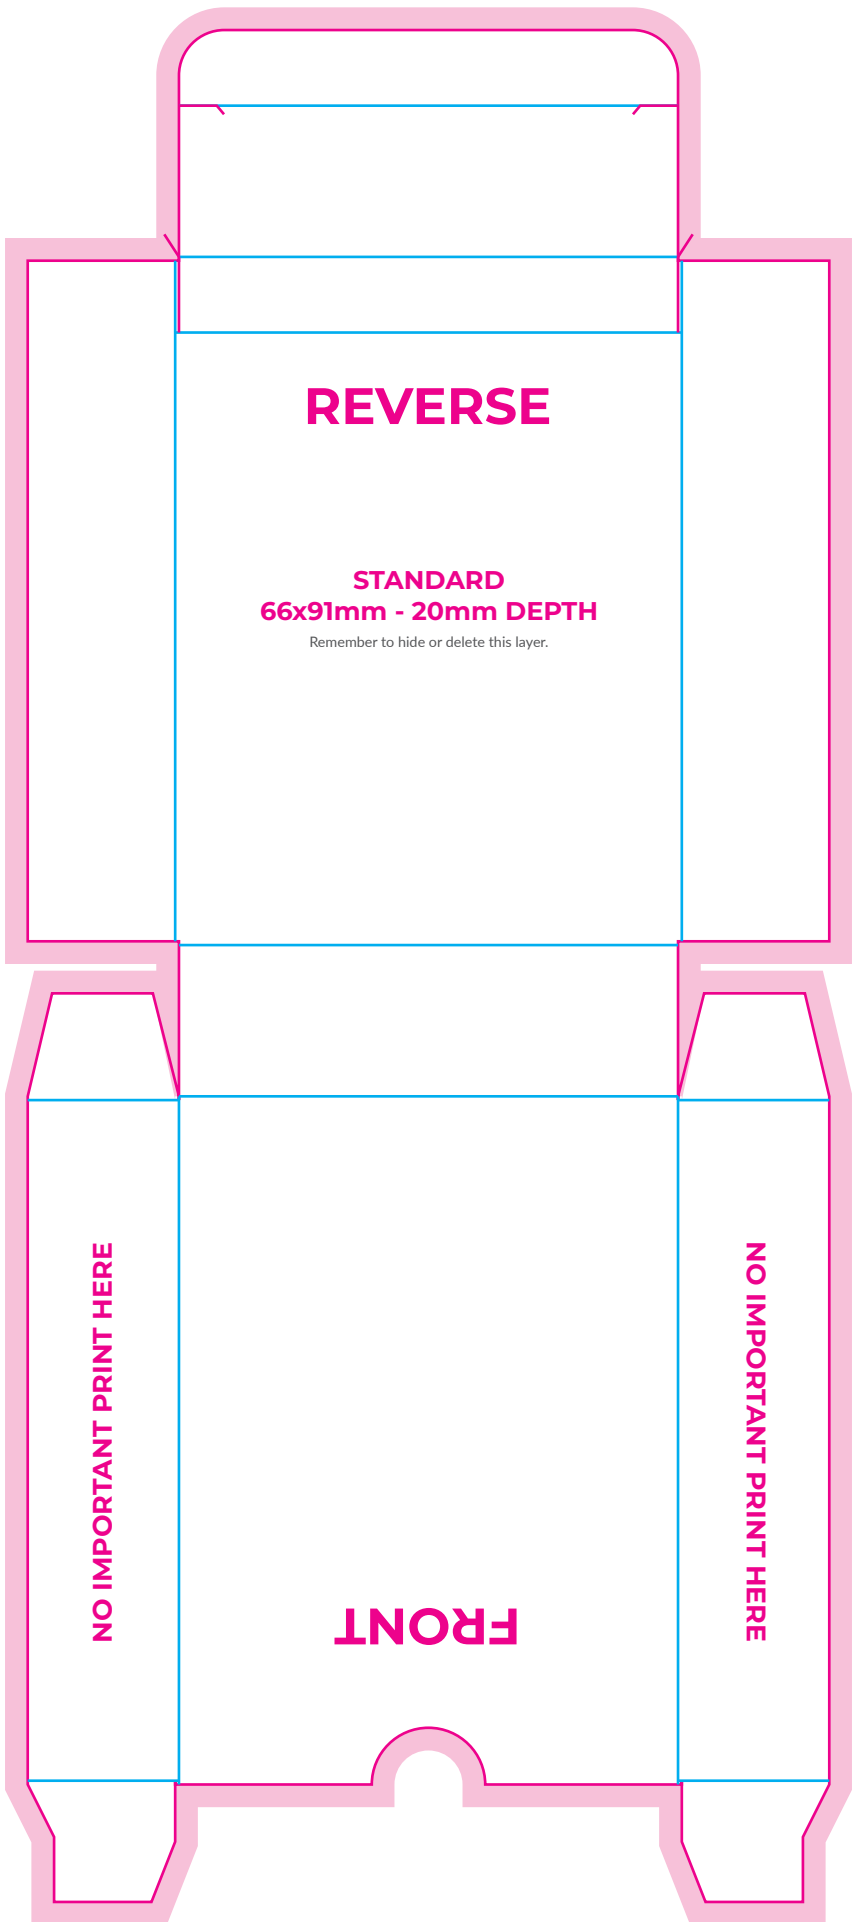

BLEED ZONE

This area will be cut off your artwork. Make your background continue into this zone to allow for tolerances.

TRIM LINE

This is where we'll cut your design

SAFE ZONE

Keep all your details, logos, text, etc inside this zone. Not including your background.

REVERSE

**STANDARD
66x91mm - 20mm DEPTH**

Remember to hide or delete this layer.

NO IMPORTANT PRINT HERE

FRONT

NO IMPORTANT PRINT HERE

REVERSE

SLIM
59x91mm - 20mm DEPTH

Remember to hide or delete this layer.

NO IMPORTANT PRINT HERE

FRONT

NO IMPORTANT PRINT HERE

REVERSE

TALL
72x122mm - 28mm DEPTH
Remember to hide or delete this layer.

NO IMPORTANT PRINT HERE

NO IMPORTANT PRINT HERE