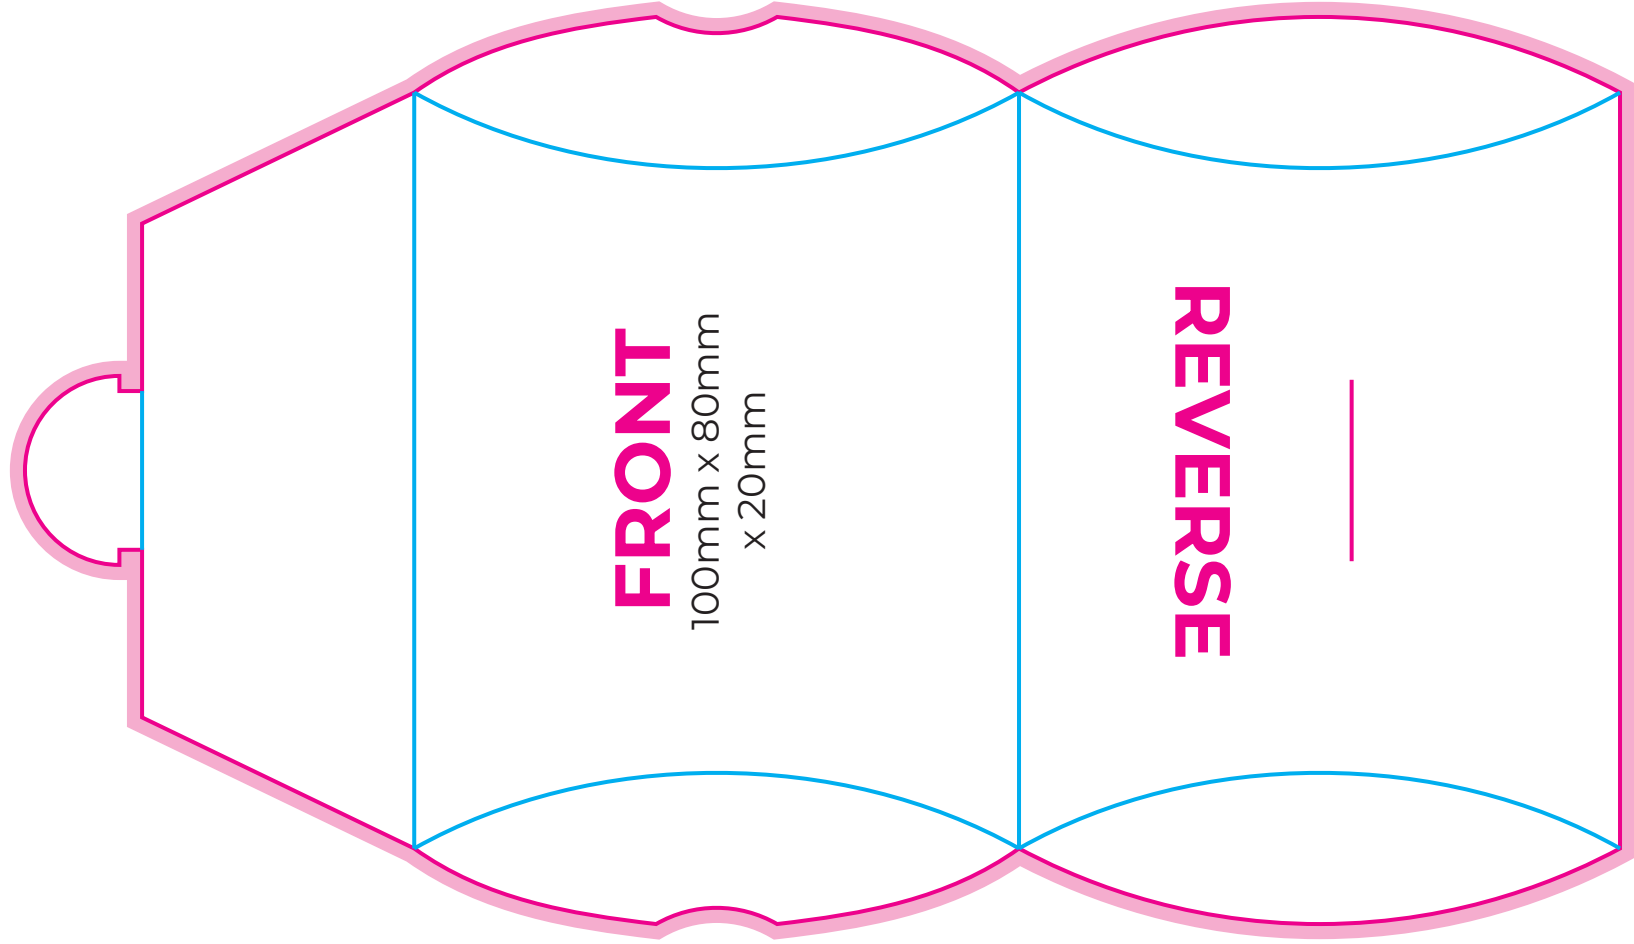

#### **BLEED ZONE**

This area will be cut off your artwork. Make your background continue into this zone to allow for tolerances.

#### **TRIM LINE**

This is where we'll cut your design

#### **SAFE ZONE**

Keep all your details, logos, text, etc inside this zone. Not including your background.

**FRONT**

100mm x 80mm  
x 20mm

**REVERSE**

---

**FRONT**

160mm x 138mm  
x 40mm