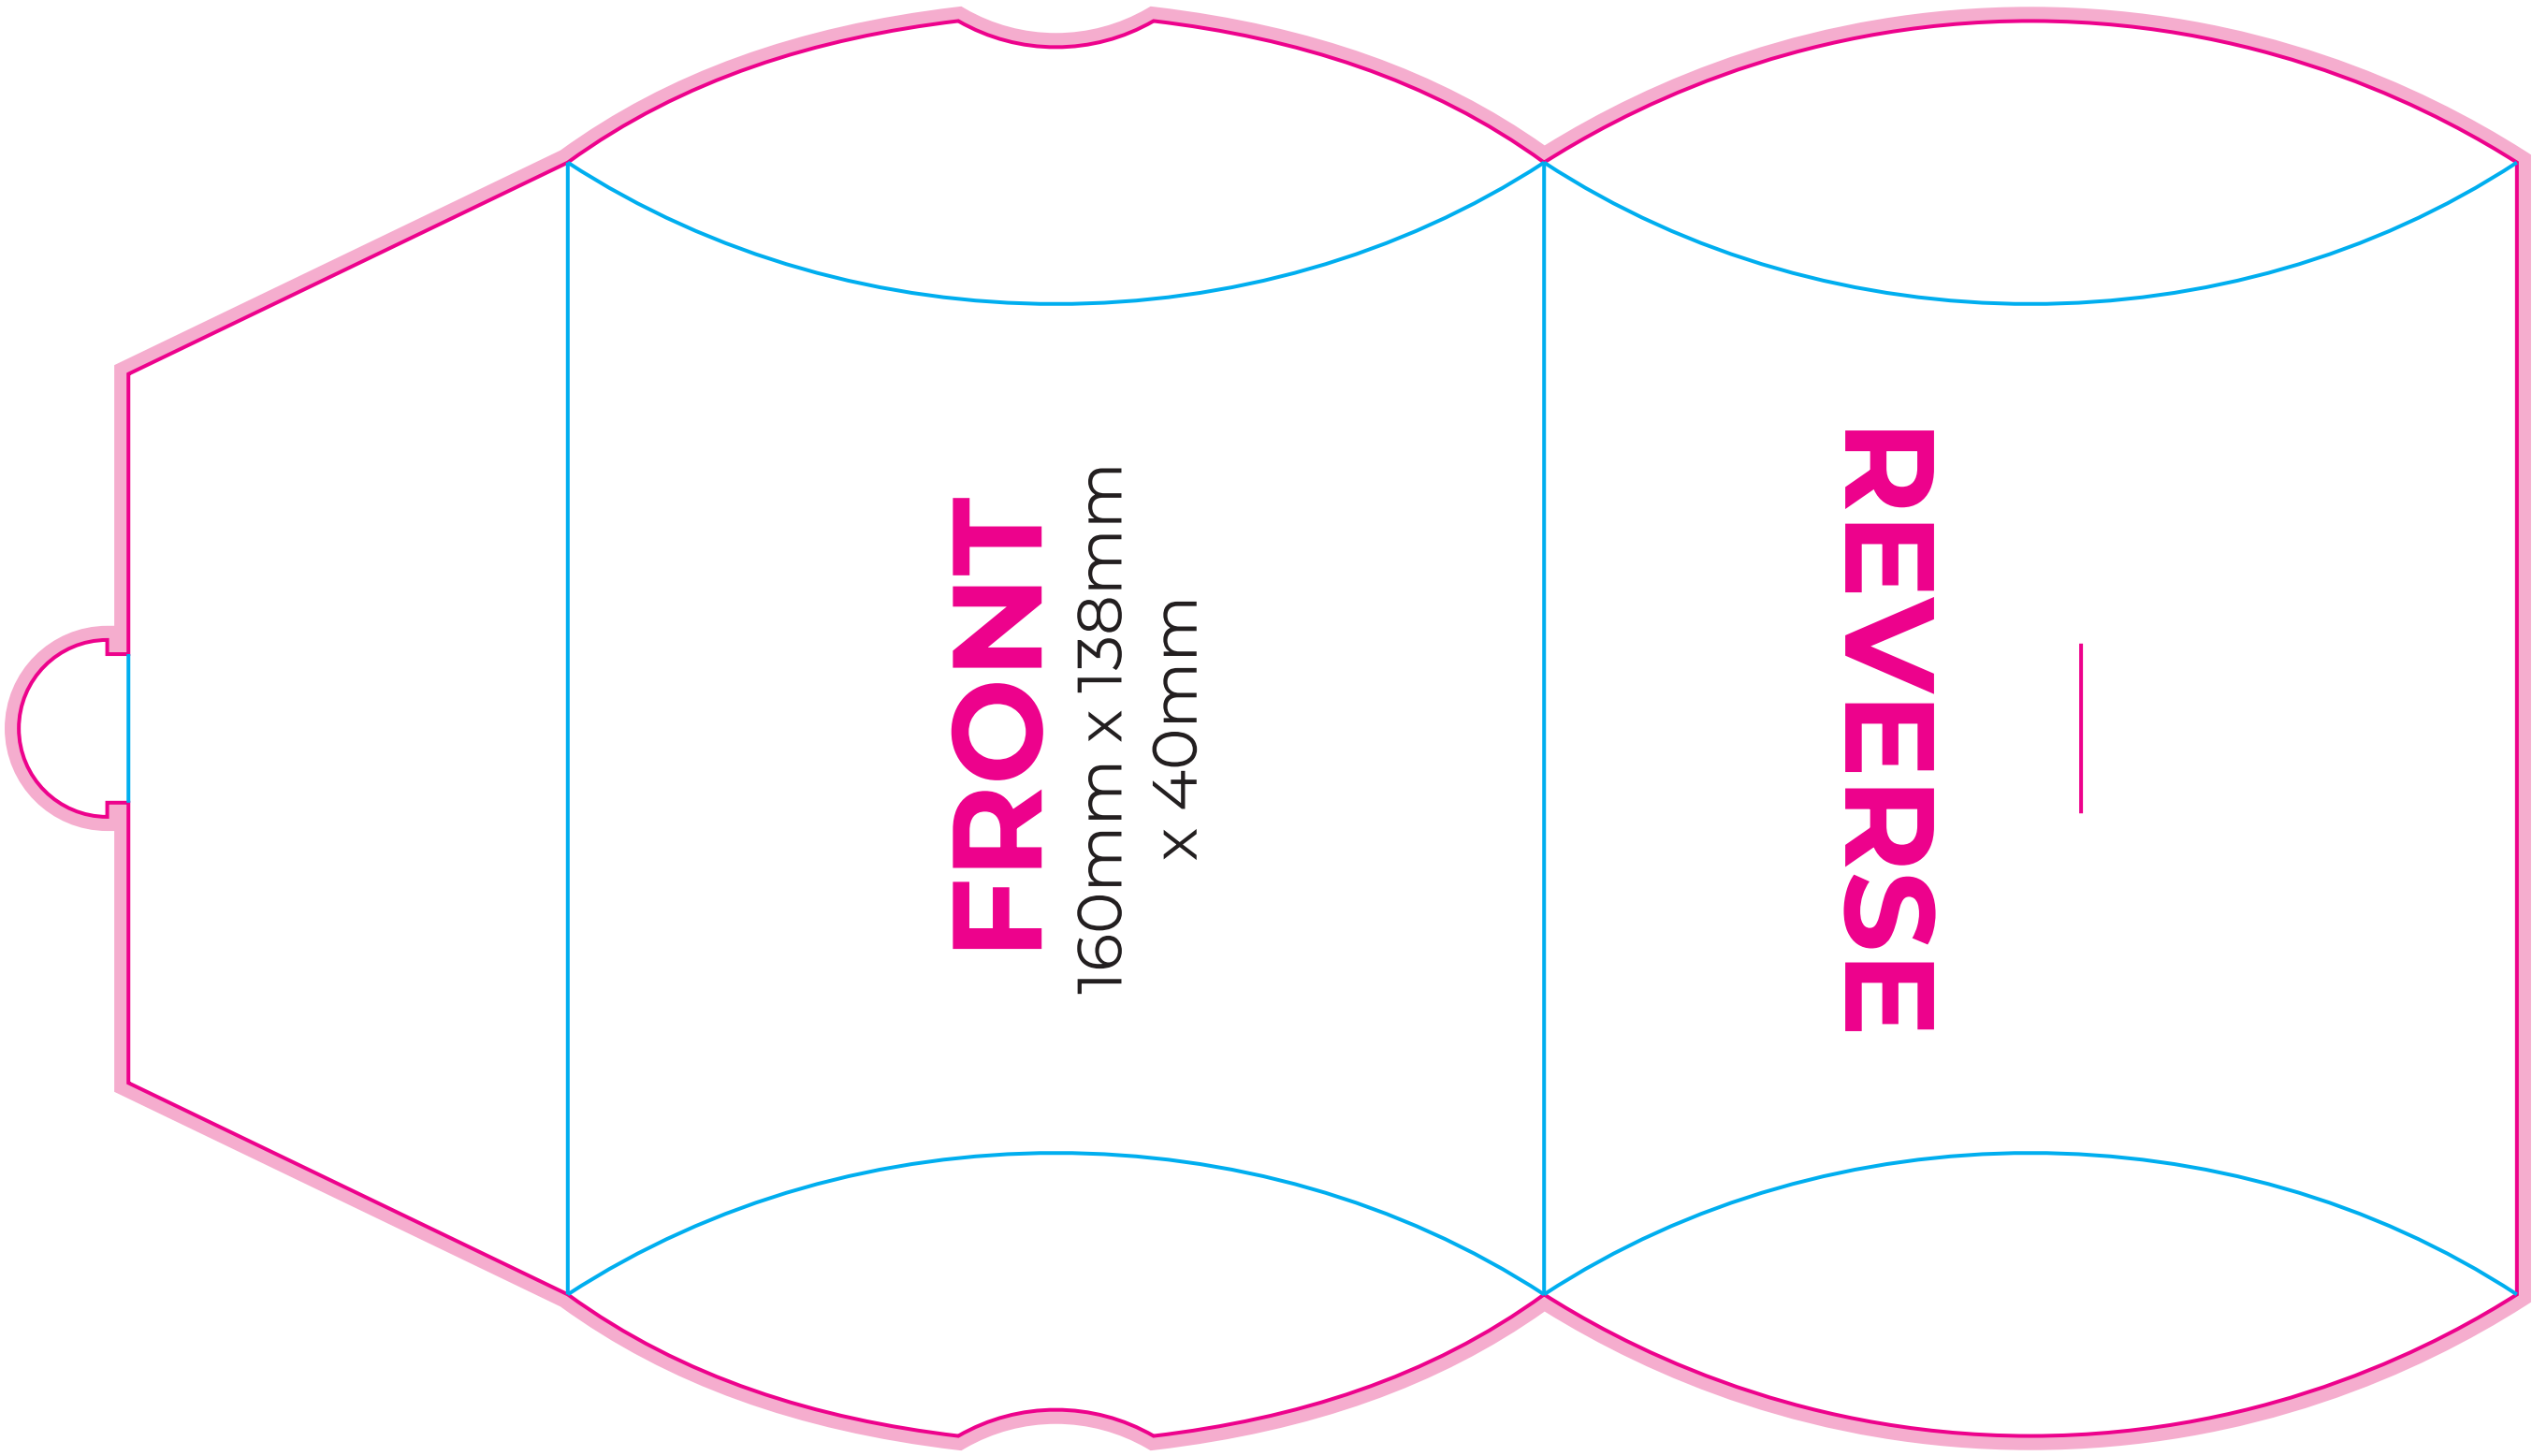

#### **BLEED ZONE**

This area will be cut off your artwork. Make your background continue into this zone to allow for tolerances.

#### **TRIM LINE**

This is where we'll cut your design

#### **SAFE ZONE**

Keep all your details, logos, text, etc inside this zone. Not including your background.

**FRONT**

100mm x 80mm  
x 20mm

**REVERSE**

---

**FRONT**

160mm x 138mm  
x 40mm

**REVERSE**